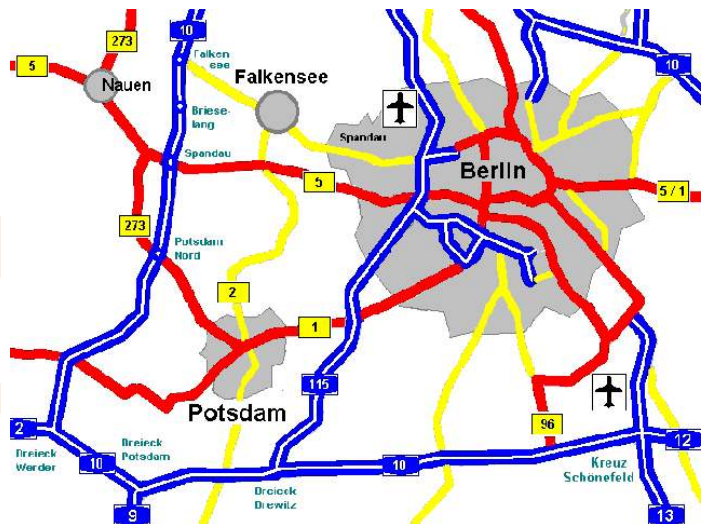

Bedroom

Total number of sleeping spaces: 4

- 2 Double room(s)